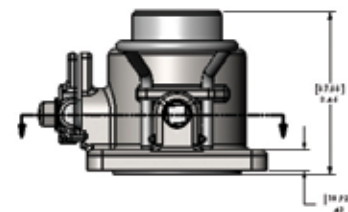

FEATURES:

- Gauge will continue to register tank pressure with valve in both the open or closed position.
- Machined to accept a Gauge Guard to protect the gauge from damage. Gauge Guard is available upon request.
- Fitted with a 200 micron stainless steel mesh Gauze that helps protect the tank from possible contamination. The gauze filter may be changed in-situ.
- A Flange-Style valve is available with slotted connection flange allowing 1 1/2" ASA, 1 1/2" BST D and DIN 50 fitting.
- Can be equipped with a dual connection pipe "T" with a 1 1/2" BSP and 1 1/2" NPT thread.
- Can be equipped with Pneumatic or hydraulic remote control operator to avoid the operator having to climb on top of the tank.
- Produced with heavy duty investment castings and electro-polished to a bright finish.

ORDERING INFORMATION:

PART NO.	DESCRIPTION
150ABV	Standard valve with PTFE seals, 1/4" gauge plug. Gauge guard and gauze filter sold separately.

ASSOCIATED PARTS:

202019A	1/4 " liquid filled gauge 0-100 psi (0-7 bar)
STF701503	Weld-In Tank Pad
1.5SCBSP	1 1/2" BSP cap

SPECIFICATIONS:

Max Working Pressure:	10 bar (145 PSI)
Test Pressure:	21.4 bar (310 PSI)
Design Temperature:	204° C (401° F)

PRODUCT DIMENSIONS:

Weight:	4.75 lbs (2.15 kg)
---------	--------------------

ITEM #	PART#	DESCRIPTION	QTY.
1	GQ40010	FIRE SCREEN	1
2	GQ40020	RETAINING RING	1
3	GQ40030	1/4" NPT PLUG	1
◆	GQ40120	FRONT SEAL	1
◆	GQ40140	REAR SEAL	1
6	GQ40405	1.5 BALL VALVE BODY	1
7	GQ40430	1 1/2 IN. BALL	1
8	GQ40450	STEM	1
9	GQ40490	HANDLE	1
◆	GQ40451	TEFLON WASHER	1
◆	GQ40452	TEFLON SEAL	2
12	GQ40453	SHAFT SPACER	2
13	GQ40454	BELLVILLE WASHER	1
14	GQ40455	PLAIN WASHER	2
15	GQ40456	M8 HEX LOCKING NUT	1
16	GQ40150	GAUGE GUARD	1
17	GK10510	1.5" BSP CAP	1
18	go40400	CHAIN LINK	1
19	GK10000	10" S/S CHAIN (1/8" LINK)	3