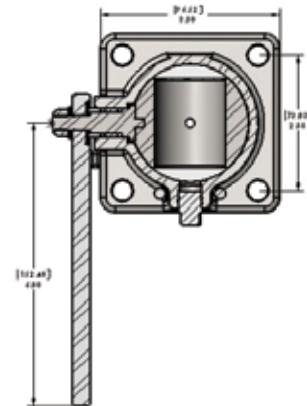

FEATURES:

- Gauge will continue to register tank pressure with valve in both the open or closed position.
- Machined to accept a Gauge Guard to protect the gauge from damage. Gauge Guard is available upon request.
- Fitted with a 200 micron stainless steel mesh Gauze that helps protect the tank from possible contamination. The gauze filter may be changed in-situ.
- A Flange-Style valve is available with slotted connection flange allowing 1 1/2" ASA, 1 1/2" BST D and DIN 50 fitting.
- Can be equipped with a dual connection pipe "T" with a 1 1/2" BSP and 1 1/2" NPT thread.
- Can be equipped with Pneumatic or hydraulic remote control operator to avoid the operator having to climb on top of the tank.
- Produced with heavy duty investment castings and electro-polished to a bright finish.

ORDERING INFORMATION:

PART NO.	DESCRIPTION
150ABV	Standard valve with PTFE seals, 1/4" gauge plug. Gauge guard and gauze filter sold separately.

ASSOCIATED PARTS:

202019A	1/4 " liquid filled gauge 0-100 psi (0-7 bar)
STF701503	Weld-In Tank Pad
1.5SCBSP	1 1/2" BSP cap

SPECIFICATIONS:

Max Working Pressure:	10 bar (145 PSI)
Test Pressure:	21.4 bar (310 PSI)
Design Temperature:	204° C (401° F)

PRODUCT DIMENSIONS:

Weight:	4.75 lbs (2.15 kg)
---------	--------------------

ITEM #	PART#	DESCRIPTION	QTY.
1	GQ40010	FIRE SCREEN	1
2	GQ40020	RETAINING RING	1
3	GQ40030	1/4" NPT PLUG	1
◆	GQ40120	FRONT SEAL	1
◆	GQ40140	REAR SEAL	1
6	GQ40405	1.5 BALL VALVE BODY	1
7	GQ40430	1 1/2 IN. BALL	1
8	GQ40450	STEM	1
9	GQ40490	HANDLE	1
◆	GQ40451	TEFLON WASHER	1
◆	GQ40452	TEFLON SEAL	2
12	GQ40453	SHAFT SPACER	2
13	GQ40454	BELLVILLE WASHER	1
14	GQ40455	PLAIN WASHER	2
15	GQ40456	M8 HEX LOCKING NUT	1
16	GQ40150	GAUGE GUARD	1
17	GK10510	1.5" BSP CAP	1
18	go40400	CHAIN LINK	1
19	GK10000	10" S/S CHAIN (1/8" LINK)	3