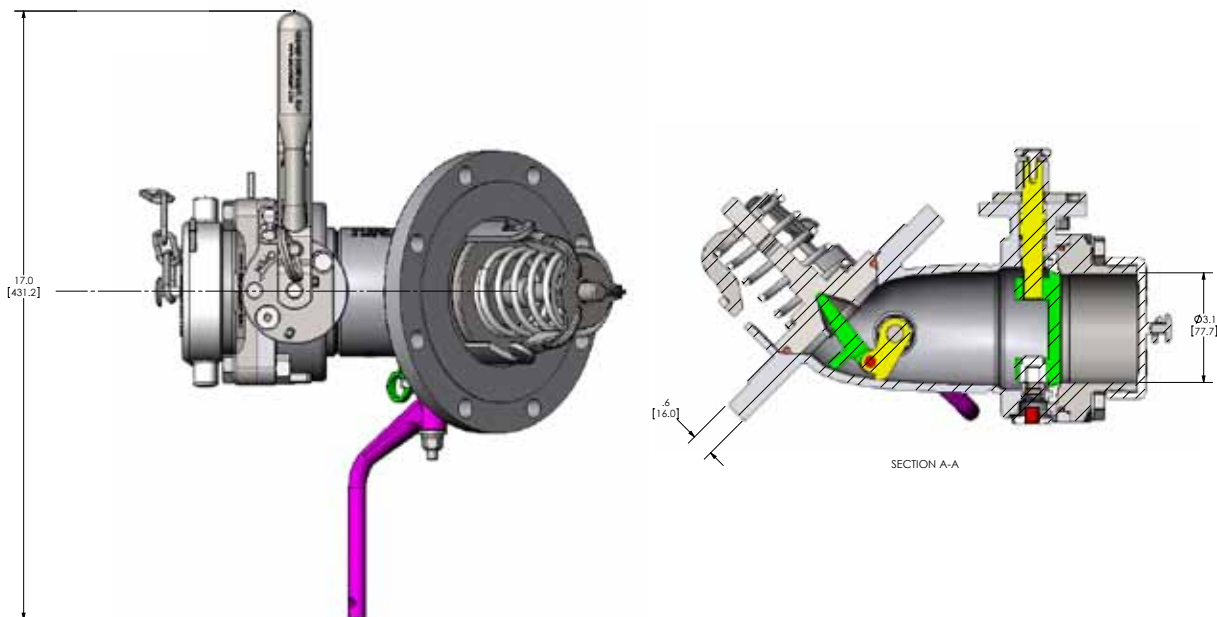

**FEATURES:**

- All contact parts are 316L Stainless Steel with PTFE Seals
- Built-in Butterfly Valve with a cleaning position that exposes both sides of the valve disc
- 3" BSP Cap has straight threads that reduce galling when frequently removing and replacing Blanking Cap.
- All gaskets, seals and o-rings are standard sizes and made from PTFE materials; interchangeable with other brands

**PERFORMANCE SPECIFICATIONS:**

<b>Design Pressure (MAWP):</b>	4 bar (58 psi)
<b>Temperature Range:</b>	-40°F (-405°C) to 392°F (200°C)
<b>PRODUCT DIMENSIONS:</b>	
<b>Weight:</b>	32 lbs. (14.5 kg)

**ORDERING INFORMATION**

PART NO.	DESCRIPTION
GQ75000	3" Combo Butterfly/Footvalve w/ BSP Male Connection as described above

ITEM #	PART #	DESCRIPTION	QTY.
1	GQ75315	MAIN BODY W/ HOOKS	1
2	GQ60020	BOTTOM OUTLET SHAFT	1
3	GQ60030	SPACER	1
4	GQ60040	-113 TEFLON O-RING	1
5	GQ60050	THRUST COLLAR	1
6	GQ60060	PLATE	1
7	GQ60070	HANDLE	1
8	GQ101014	HEX HEAD CAP SCREW M6 x 1 x 16 (MCMaster PART NO. 93635A210)	4
9	GQ60110	CAM	1
10	GQ60120	CONNECTING PIECE	1
11	GQ60130	RIVET	1
12	GR08040	JW OB 007639	1
13	GQ60167	DISK	1
14	GQ60175	SPRING	1
15	GQ60190	BUSHING	1
16	GQ60201	BOTTOM OUTLET SHAFT -113 VITON O-RING	1
17	GQ60310	M6 SPLIT LOCK WASHER (McMaster PART NO: 91111A129)	3
18	GQ101003	SPRING RETAINER, CAST	1
19	GQ40456	M8 HEX LOCKING NUT	1
20	GQ50060	SUPPORT SHAFT	1
21	GQ50050	SHAFT BUSHING	1
22	GQ50250	SHAFT BUSHING TEFLON O-RING	1
23	GQ50260	SUPPORT STEM TEFLON O-RING -117	1
24	GQ50040	DISC	1
25	GQ80260	BUTTERFLY SHAFT	1
26	GQ50030	-113 TEF-O-SIL O-RING	1
27	GQ50031	-113 VITON O-RING	1
28	GQ50090	SHAFT BUSHING	2
29	GQ80280	SHAFT COLLAR <td>1</td>	1